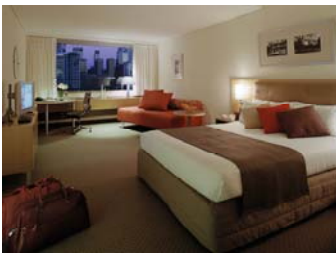

Single Room: Queen Bed
Double Room: Queen Bed
Twin Room: 2 Double Beds
Additional Person: A\$60.00 per person (subject to increase and availability)
Can accommodate a maximum of 3 people

Harbour View Room

Single Room: Queen Bed
Double Room: Queen Bed
Twin Room: 2 Double Beds
Additional Person: A\$60.00 per person (subject to increase and availability).
Can accommodate a maximum of 3 people

Deluxe Room

Single Room: Queen Bed
Double Room: Queen Bed
Twin Room: 2 Double Beds
Additional Person: A\$60.00 per person (subject to increase and availability).
Can accommodate a maximum of 3 people

Room Facilities

- Air Conditioning
- Cable TV
- Tea & Coffee Making Facilities
- IDD/DDD
- Individually Controlled Air Conditioning
- Laundry Valet Service
- Pay Movies
- Television
- In-room Safe
- Bath
- Ensuite Bathroom with Shower over bath
- Fridge
- Internet Access
- Iron & Ironing Board
- Key Card System
- Mini Bar
- Radio in Room
- Hairdryer